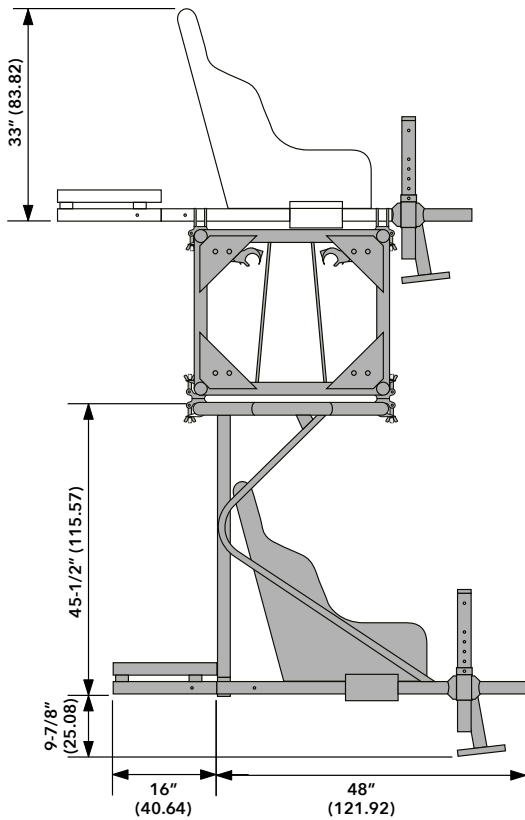

# Spot chair

- › Top mount, Universal mount or rotating Spot chairs available
- › Seat belt provided
- › Top and universal mount Spot chairs contain removable 15-3/4" x 20-3/4" Ballast Trays
- › Spot mount provided
- › Swivel couplers available separately
- › Universal mount Spot chair has removable halo section
- › Rotating Spot chair is under hung only

Top Mount Spot Chair

Product Description	Item Code	Weight lbs (kgs)
TOP MOUNT SPOT CHAIR	TC ACC-SCTOP	*23 (10)
UNIVERSAL SPOT CHAIR	TC ACC-SCUNI	*51 (23)
ROTATING SPOT CHAIR	TC ACC-SC360	*145 (66)

\* Approximate weight without seat