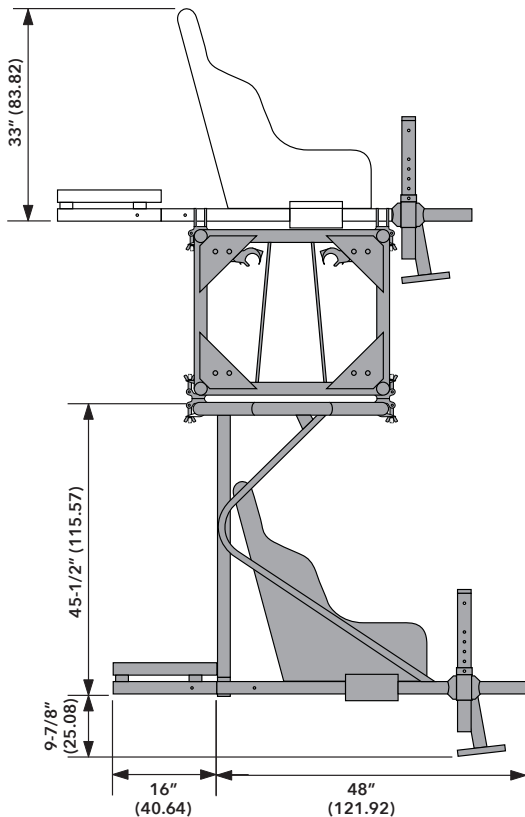

Spot chair

- › Top mount, universal mount or rotating spot chairs available
- › Seat belt provided
- › Top and universal mount Spot Chairs contain removable 15-3/4" x 20-3/4" ballast trays
- › Spot mount provided
- › Swivel couplers available separately
- › Universal mount spot chair has removable halo section
- › Rotating spot chair is under hung only

Top Mount Spot Chair

Product Description	Item Code	Weight lbs (kgs)
TOP MOUNT SPOT CHAIR	TC ACC-SCTOP	*43 (20)
UNIVERSAL SPOT CHAIR	TC ACC-SCUNI	*71 (33)
ROTATING SPOT CHAIR	TC ACC-SC360	*165 (75)

* includes seat.