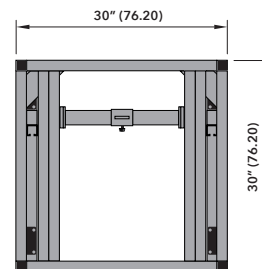

Dance tower

The TOMCAT Dance Tower is a versatile truss product used in numerous Broadway theatrical productions such as Mamma Mia, Hairspray and The Producers. The tower provides a side lighting position for performers on stage and is designed so that truss members don't interfere with the lighting fixtures. The most common size manufactured is 30" x 30" x 84" with various custom sizes available, including double and single wide configurations. A caster bottom is also available depending on lighting needs. Lamp mounting options include round tube for clamps, unistrut or tees.

Product Description

Item Code

Weight lbs (kgs)

DANCE TOWER SECTION

TC 3030-084DTT

76 (34.5)

DANCE TOWER BOTTOM SECTION

TC 3030-084DTB