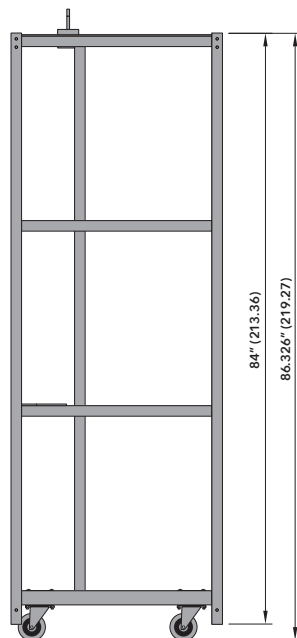

Dance tower

The TOMCAT Dance Tower is a versatile truss product used in numerous Broadway theatrical productions such as Mamma Mia, Hairspray and The Producers. The tower provides a side lighting position for performers on stage and is designed so that truss members don't interfere with the lighting fixtures. The most common size manufactured is 30" x 30" x 84" with various custom sizes available, including double and single wide configurations. A caster bottom is also available depending on lighting needs. Lamp mounting options include round tube for clamps, unistrut or tees.

Product Description

Item Code

Weight lbs (kgs)

DANCE TOWER SECTION

TC 3030-084DTT

76 (34.5)

DANCE TOWER BOTTOM SECTION

TC 3030-084DTB