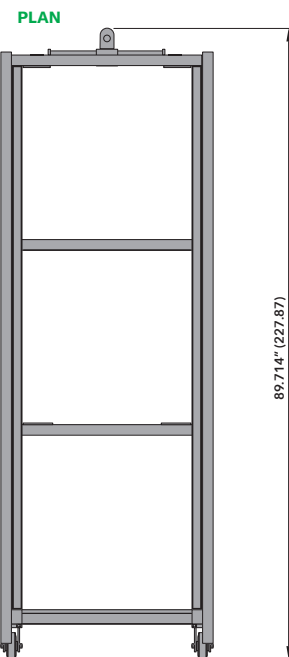

Dance tower

The TOMCAT Dance Tower is a versatile truss product used in numerous Broadway theatrical productions such as Mamma Mia, Hairspray and The Producers. The tower provides a side lighting position for performers on stage and is designed so that truss members don't interfere with the lighting fixtures. The most common size manufactured is 30" x 30" x 84" with various custom sizes available, including double and single wide configurations. A caster bottom is also available depending on lighting needs. Lamp mounting options include round tube for clamps, unistrut or tees.

Product Description

Item Code

Weight lbs (kgs)

DANCE TOWER SECTION

TC 3030-084DTT

76 (34.5)

DANCE TOWER BOTTOM SECTION

TC 3030-084DTB