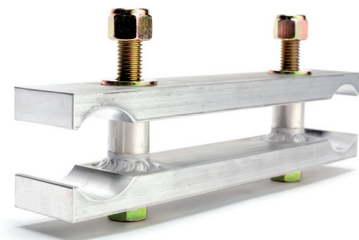

Truss accessories

PICK UP BAR

Product Description	Item Code
10" EXTRUDED PICK UP BAR WITH SHACKLE	TC 10EX-PUB
12" EXTRUDED PICKUP BAR WITH SHACKLE	TC 12EX-PUB
18" EXTRUDED PICKUP BAR WITH SHACKLE	TC 18EX-PUB
20.5" EXTRUDED PICKUP BAR WITH SHACKLE	TC 20EX-PUB
30" EXTRUDED PICKUP BAR WITH SHACKLE	TC 30EX-PUB

Available for all truss types

CHAIN GUIDE

Product Description	Item Code
LIGHT-DUTY 12X12 TRUSS CHAIN GUIDE	TC 1212-CG
LIGHT-DUTY 12X18 TRUSS CHAIN GUIDE	TC 1218-CG
MEDIUM-DUTY 20.5X20.5 TRUSS CHAIN GUIDE	TC 2020-CG
DOUBLE HUNG PRE-RIG TRUSS CHAIN GUIDE	TC 2630-CG

PIN PULLER

Product Description	Item Code
3/4" CLEVIS PIN PULLER	TC PINPULLER
1" CLEVIS PIN PULLER	TC PINPULLER-1

12 TRUSS ATTACHMENT BRACKET

TC 1212-TAB

Product Description	Item Code
12" TRUSS ATTACHMENT BRACKET	TC 1212-TAB
16" TRUSS ATTACHMENT BRACKET	TC 16G1-TAB
20.5" TRUSS ATTACHMENT BRACKET	TC 2020-TAB
26" TRUSS ATTACHMENT BRACKET	TC 2630-TAB
30" TRUSS ATTACHMENT BRACKET	TC 3020-TAB

SNAPHOOK FOR 1.9" OD TUBE SNAP HOOK FOR 2"OD TUBE

TC SHK1.9, TC SHK2

GUY CABLE TENSION GAGE

TC GCT

R-CLIPS

Product Description	Item Code
SMALL R-CLIP	TC RC-SM
MEDIUM R-CLIP	TC RC-MED
LARGE R-CLIP	TC RC-LG

CLEVIS PINS